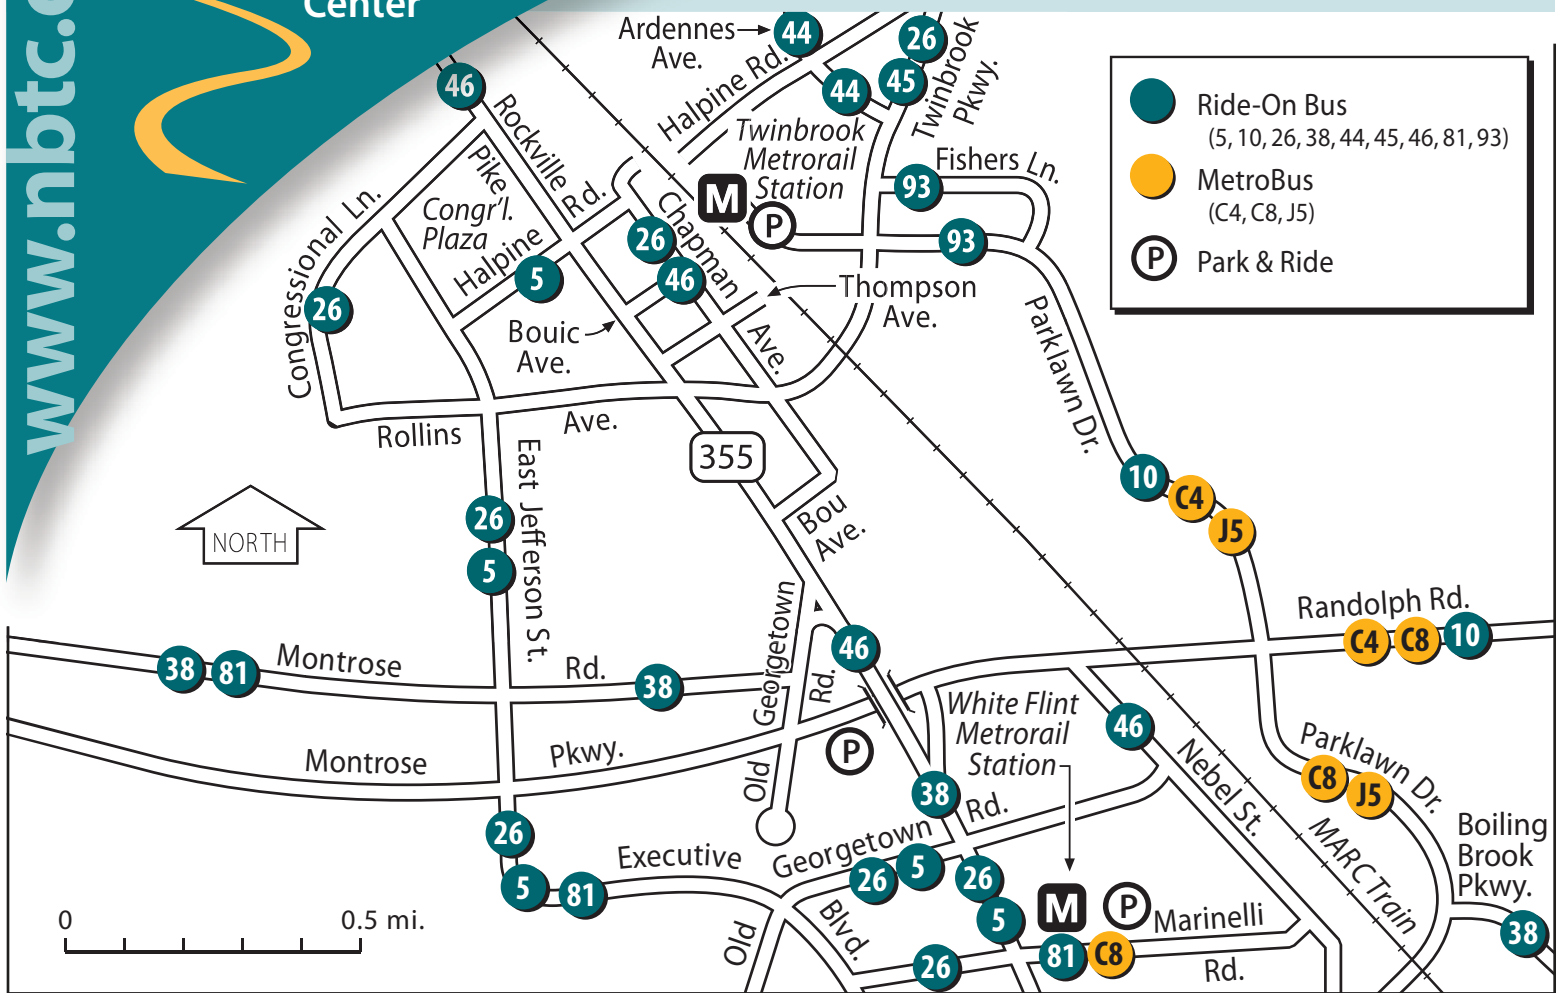

North Bethesda  
Transportation  
Center

PUBLIC TRANSIT SERVING TWINBROOK  
METRO / CONGRESSIONAL PLAZA & VICINITY

ROUTE	FREQUENCY	WEEKDAY SERVICE HOURS*	BUS SERVICE INFORMATION

*(continued on reverse side)*

\*See schedules for specific arrival and departure times and for weekend service available on many routes