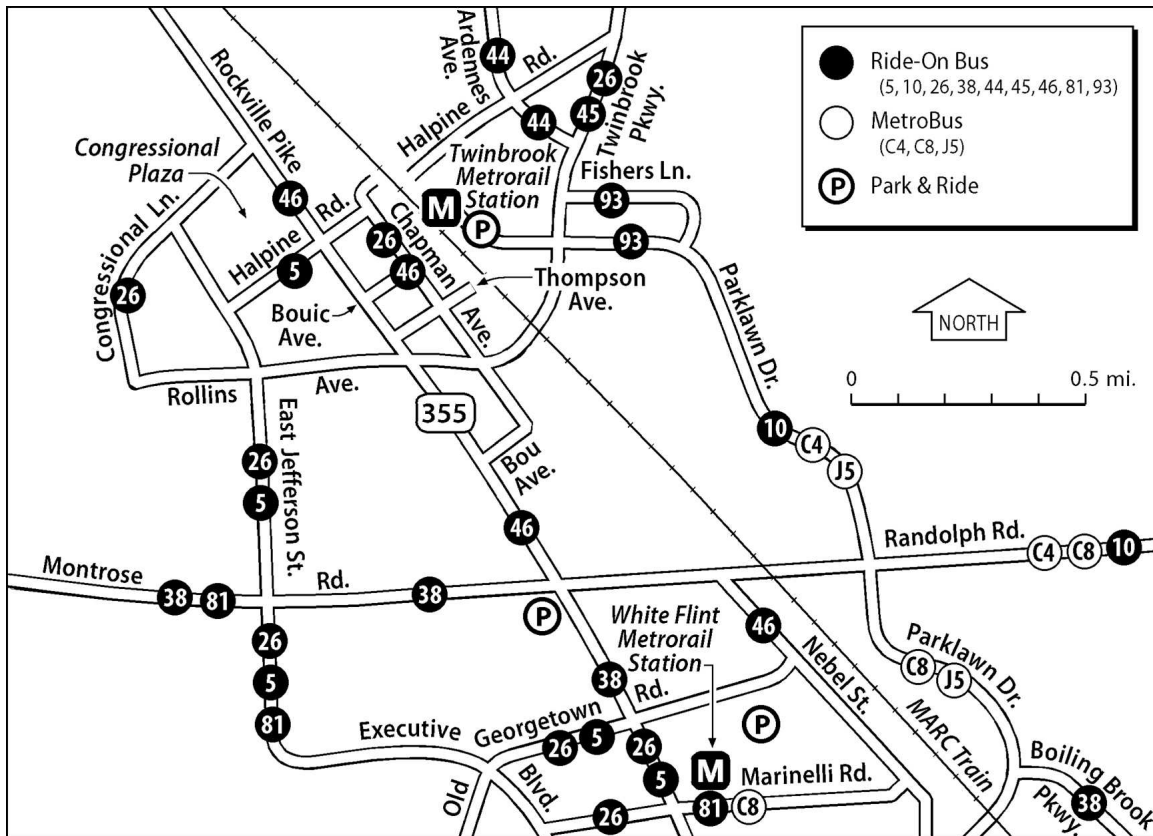

PUBLIC TRANSIT SERVING TWINBROOK METRO/ CONGRESSIONAL PLAZA AND VICINITY

Route	Frequency (Approximately)	Service Hours First Bus In- Last Bus Out	Bus Service Information
Ride On 5	30 minutes	Twinbrook Metro Station: 5:40am-12:28am Silver Spring Metro Station: 5:05am-11:48pm	Serves Twinbrook Metro Station, White Flint Metro Station, and Silver Spring Metro Stations.
Ride On 10	30 minutes	Twinbrook Metro Station: 5:42am-10:12pm White Oak Center-Hillandale: 4:49am-9:11pm	Formerly Metrobus C 6. Serves Twinbrook Metro Station, Parklawn Drive, Randolph Road, Glenmont Metro Station, Old Columbia Pike, Stewart Lane, White Oak Center, and New Hampshire Ave.-Hillandale.
Ride On 26	20 minutes	Montgomery Mall Transit Center: 5:28am-12:18am Glenmont Metro Station: 4:56am-11:17pm	Serves Glenmont & White Flint Metro Stations, Layhill, Aspen Hill, Twinbrook Metro Station, and Montgomery Mall Transit Center. National Capital Trolley Museum (weekends only).
Ride On 38	20 minutes	Montgomery Mall Transit Center: 5:40am-9:40pm Wheaton Station: 5:40am-9:10pm	Serves Wheaton and White Flint Metro Stations, and the Montgomery Mall Transit Center. Midday Service diverts to Holiday Park Senior Service Center
Ride On 44	Rush Hour 30 minutes	Rockville Metro Station: 6:13am-8:46am & 4:14pm-7:17pm Twinbrook Metro Station: 6:20am-8:54am & 4:21pm-6:54pm	Rush Hour Service Only. Serves Rockville Metro Station, Edmonston Drive at Rockville Pike, Veirs Mill at Ardenes, and Twinbrook Metro Station.
Ride On 45	20 minutes	Twinbrook Metro Station: 6:05am to 7:36pm Dundee Wootten: 5:41am- 8 :47am & 3:41pm- 6:26pm Rockville Senior Center: 9:10am-3:05pm	Rush hour service only for Rockshire, Rockville Metro Station and Twinbrook Metro Station Midday service only between Rockville Senior Center and Twinbrook Metro Station
Ride On 46	20 minutes	Shady Grove Station: 4:53am-5:52am Montgomery College: 5:00am-12:30am Medical Center Metro Station: 5:41am-1:10am	Serves Montgomery College, Rockville Metro Station, Twinbrook Metro Station, White Flint Metro Station, Grosvenor Metro Station and Medical Center Metro Station. Service to Shady Grove Metro Station provided intermittently throughout the day. See schedule for details.
Ride On 81	Rush Hour 30 minutes	Rockville Metro Station: 6:00am-9:00am & 3:15pm-6:45pm White Flint Metro Station: 6:00am-9:00am & 3:15pm- 7:15pm	Rush Hour Service Only. Serves Rockville Metro Station, Tower Oaks Boulevard, Montrose Road, White Flint Metro Station.