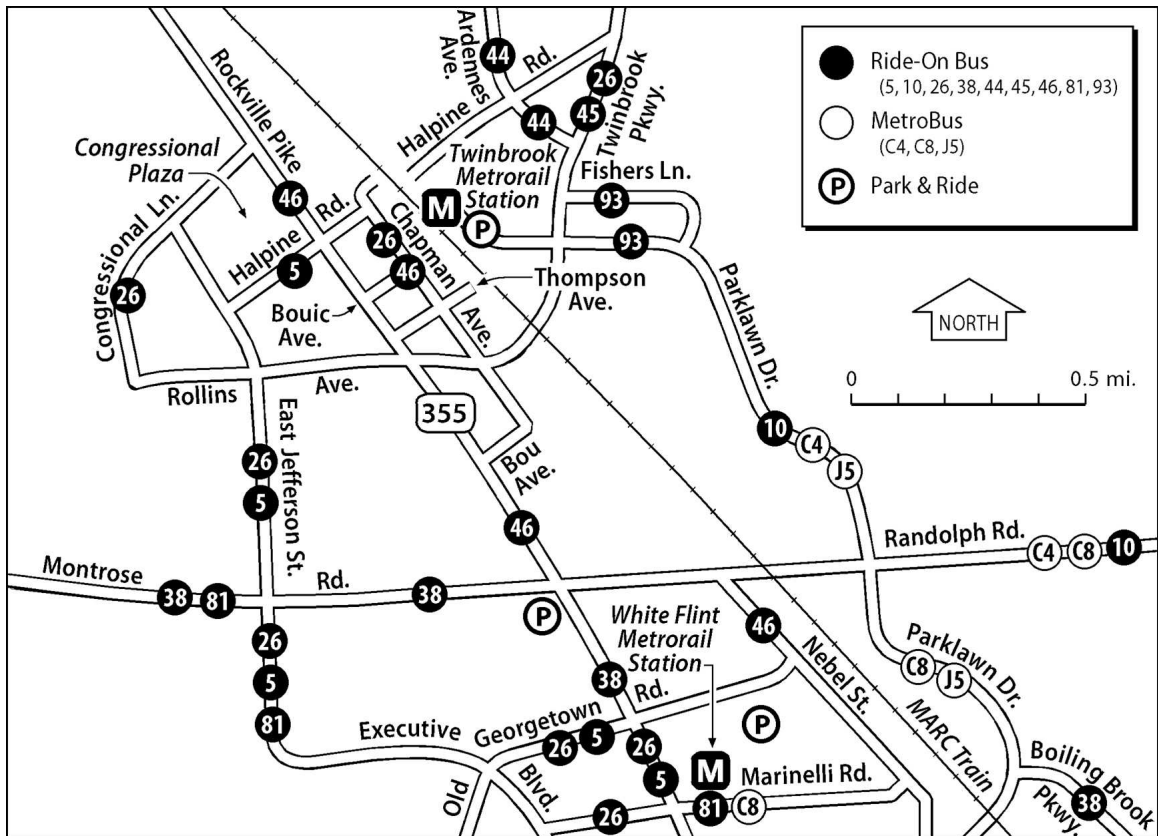

PUBLIC TRANSIT SERVING TWINBROOK METRO/ CONGRESSIONAL PLAZA AND VICINITY

Route	Frequency (Approximately)	Service Hours First Bus In- Last Bus Out	Bus Service Information
Ride On 5	30 minutes	Twinbrook Metro Station: 5:40am-12:28am Silver Spring Metro Station: 5:05am-11:48pm	Serves Twinbrook Metro Station, White Flint Metro Station, and Silver Spring Metro Stations.
Ride On 10	30 minutes	Twinbrook Metro Station: 5:42am-10:12pm White Oak Center-Hillandale: 4:49am-9:11pm	Formerly Metrobus C 6. Serves Twinbrook Metro Station, Parklawn Drive, Randolph Road, Glenmont Metro Station, Old Columbia Pike, Stewart Lane, White Oak Center, and New Hampshire Ave.-Hillandale.
Ride On 26	20 minutes	Montgomery Mall Transit Center: 5:28am-12:18am Glenmont Metro Station: 4:56am-11:17pm	Serves Glenmont & White Flint Metro Stations, Layhill, Aspen Hill, Twinbrook Metro Station, and Montgomery Mall Transit Center. National Capital Trolley Museum (weekends only).
Ride On 38	20 minutes	Montgomery Mall Transit Center: 5:40am-9:40pm Wheaton Station: 5:40am-9:10pm	Serves Wheaton and White Flint Metro Stations, and the Montgomery Mall Transit Center. Midday Service diverts to Holiday Park Senior Service Center
Ride On 44	Rush Hour 30 minutes	Rockville Metro Station: 6:13am-8:46am & 4:14pm-7:17pm Twinbrook Metro Station: 6:20am-8:54am & 4:21pm-6:54pm	Rush Hour Service Only. Serves Rockville Metro Station, Edmonston Drive at Rockville Pike, Veirs Mill at Ardenes, and Twinbrook Metro Station.
Ride On 45	20 minutes	Twinbrook Metro Station: 6:05am to 7:36pm Dundee Wootten: 5:41am- 8 :47am & 3:41pm- 6:26pm Rockville Senior Center: 9:10am-3:05pm	Rush hour service only for Rockshire, Rockville Metro Station and Twinbrook Metro Station Midday service only between Rockville Senior Center and Twinbrook Metro Station
Ride On 46	20 minutes	Shady Grove Station: 4:53am-5:52am Montgomery College: 5:00am-12:30am Medical Center Metro Station: 5:41am-1:10am	Serves Montgomery College, Rockville Metro Station, Twinbrook Metro Station, White Flint Metro Station, Grosvenor Metro Station and Medical Center Metro Station. Service to Shady Grove Metro Station provided intermittently throughout the day. See schedule for details.
Ride On 81	Rush Hour 30 minutes	Rockville Metro Station: 6:00am-9:00am & 3:15pm-6:45pm White Flint Metro Station: 6:00am-9:00am & 3:15pm- 7:15pm	Rush Hour Service Only. Serves Rockville Metro Station, Tower Oaks Boulevard, Montrose Road, White Flint Metro Station.