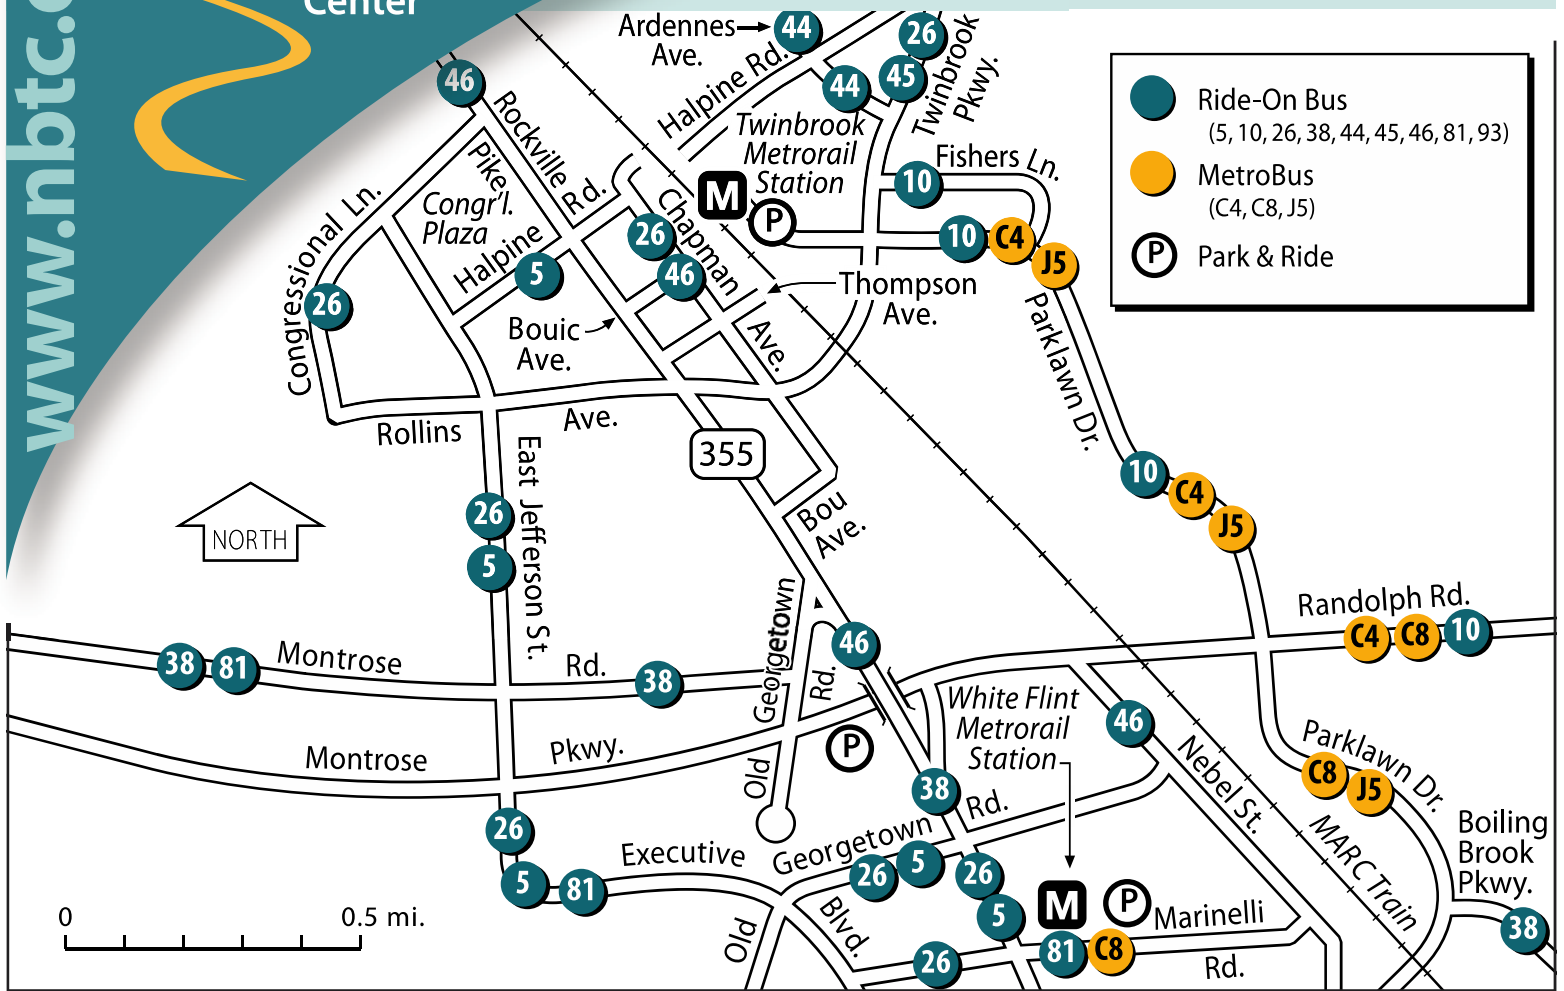

North Bethesda
Transportation
Center

PUBLIC TRANSIT SERVING TWINBROOK
METRO / CONGRESSIONAL PLAZA & VICINITY

ROUTE	FREQUENCY	WEEKDAY SERVICE HOURS*	BUS SERVICES INFORMATION
Ride On 5	20-30 minutes	Twinbrook Metro Station • 5:40am-12:28am Silver Spring Metro Station • 5:00am-11:48pm	Serves Twinbrook Metro, White Flint Metro, Garrett Park, and Silver Spring Metro.
Ride On 10	30 minutes	Twinbrook Metro Station • 5:23am-10:14pm Hillandale • 4:39am-9:45pm	Serves Twinbrook Metro, Parklawn Drive, Randolph Road, Glenmont Metro, Old Columbia Pike, White Oak Center, and Hillandale (New Hampshire Avenue and Powder Mill Road).
Ride On 26	15-30 minutes	Montgomery Mall • 4:27am-12:20am Glenmont Metro Station • 4:56am-11:17pm	Serves Glenmont & White Flint Metro, Twinbrook Metro, and Montgomery Mall Transit Center.
Ride On 38	20-35 minutes	White Flint Metro Station • 5:42am-10:12pm Wheaton Metro Station • 5:11am-9:40pm	Serves Wheaton and White Flint Metro Stations. Midday service diverts to Holiday Park Senior Service Center.